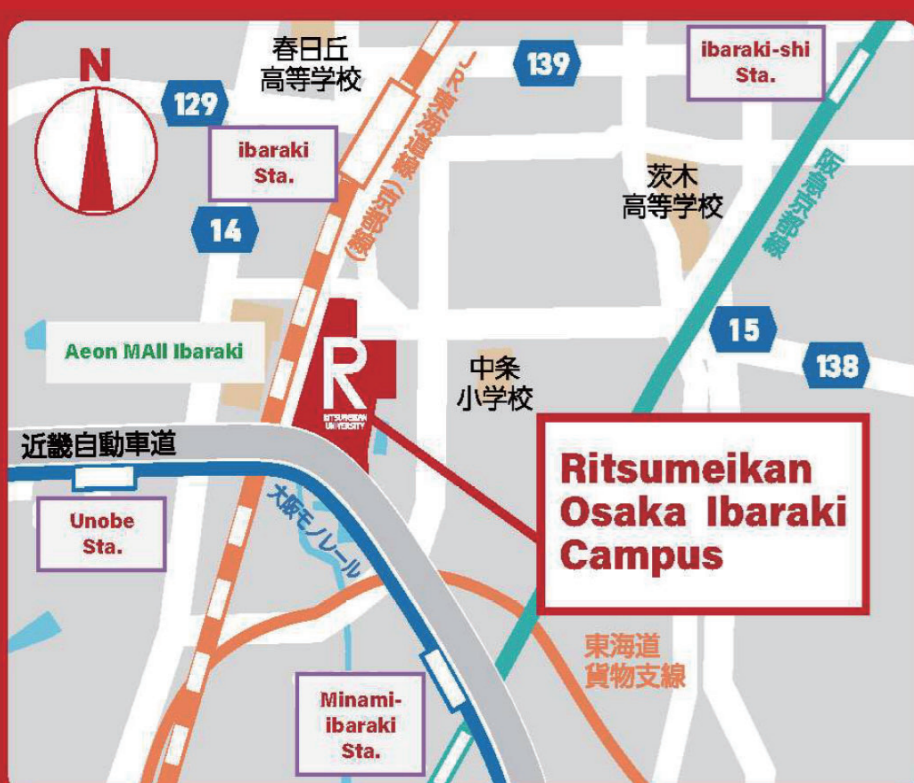

Celebrating the opening of a new building on Ritsumeikan University's Osaka Ibaraki Campus

Ibaraki x Ritsumeikan Day 2024

Where Osaka Ibaraki Campus (OIC), Ritsumeikan University

When 5/19/2024 (Sun) 10:00 a.m. - 5:00 p.m.

Photos from last year's event

University x Community Exchange Events

Performances, workshops, exhibits, food stalls, and more.
Over **100** participants!

New Building Opening Event

Welcome to TRY FIELD!

Welcome to OIC where more challenges come to life. A fun event awaits everyone to experience the new OIC, now home to the College of Information Science and Engineering and College of Image Arts and Sciences!

* Graphic design and images are for illustrative purposes only.

Getting There

- 5-minute walk from Ibaraki Station, JR Kyoto Line
- 10-minute walk from Minami-ibaraki Station, Hankyu Kyoto Line / Minami-ibaraki Station, Osaka Monorail
- 7-minute walk from Unobe Station, Osaka Monorail
- Keihan Bus: 45-minute ride from Hirakatashi Station Kitaguchi (North Exit); 7-minute ride from Hankyu Ibaraki